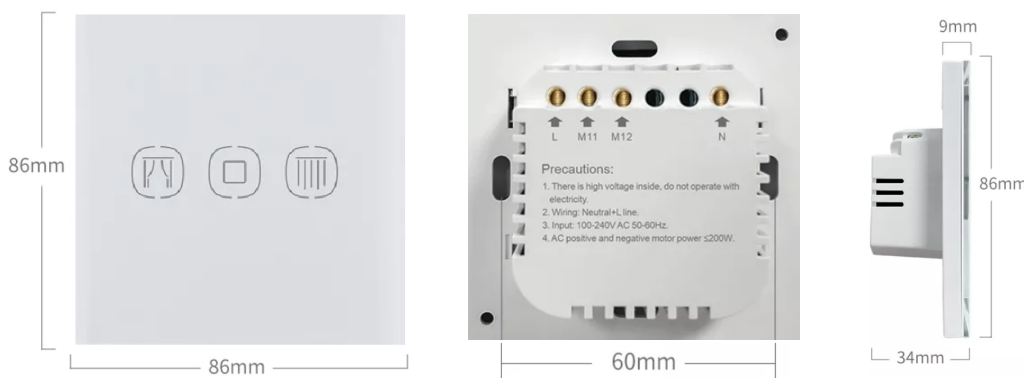

Aurea Life

SMART - SIMPLE - SECURE

Curswi Smart Switch

ZigBee Protocol

ZigBee IoT Smart Curtain Switch 3gang N+L line, Safe to operate. Elegant look and custom icon and different colour finish options. Long life and feather touch response, Rigid construction ensure durability. Support Remote access and control also scene linking. Support Voice control like Alaxa and Apple home.

SPECIFICATIONS

Input Supply	AC 110-240-50/60Hz
Wiring	L +N line
Communication method	Zigbee 10A/Gang
Maximum load power	AC forward and reverse motor power ≤200W
Maximum current	2.5A
Wireless power consumption	<0.5W
Shell material	Glass and PC flame retardant material
Color	Grey/White/Black
Size	86x86x34mm(LxWxH)
Mounting	Wall
Application	Aurea Life

DIMENSIONS

Ordering

Product code	Finish
AUR-IOT-CURS-SWICHER-G	W-White

FEATURES & BENEFITS

- Touch control
- App Control
- Powerful functions
- Voice Assistant
- Siri control
- Timing and Countdown
- Safe operating
- Custom Button graphics
- Easy to Clean
- Rigid Frame
- Easy programming
- Status Indications
- Scheduling and remote accessing
- Standard back box
- High Compatibility