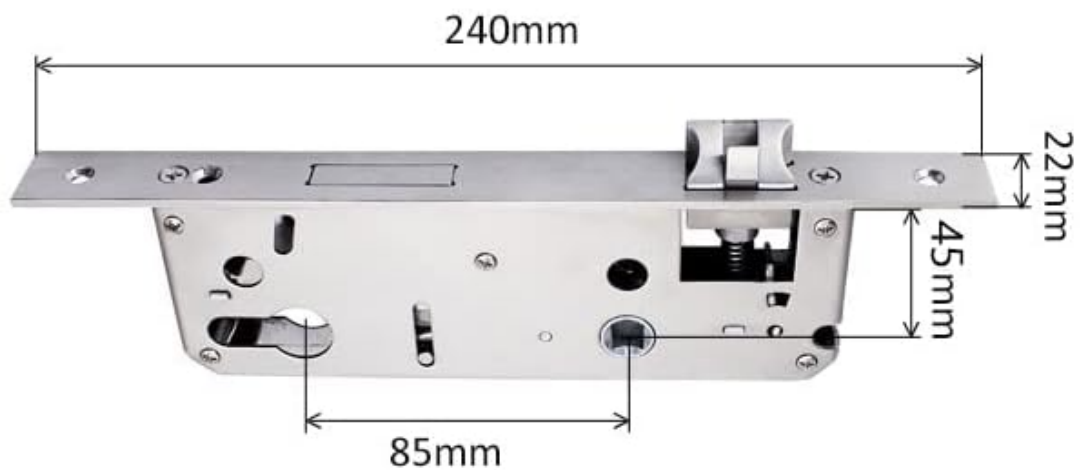

SPECIFICATIONS

Core Grade	Level C
Power Supply	Lithium Battery 2 18650 Voltage 8Vdc
Finger Print Stripe	Semiconductor Fingerprint
Door Thickness	30mm to 70mm
Applicable gate type	Wooden Door
Shell Material	Aluminum Alloy + High strength Steel Plate
Protection Class	IP65
Working Temperature	-20 to -60 °C
Size	Front 360x36mm/Back 415x36mm
Protocol	Wi-Fi
Application	Aurealife
Unlock Methods	Face/Finger print/Password/Card/Key/App
Finish	Black

Ordering

Product code	Finish
AUREA-SL-DENORA-3D-6A-B	B-Black

**Refer specification sheet before install and configurations

Quick Reference

- *Easy Installations
- *Temporary Password Unlock
- *Volume Control
- *120 degree wide angle lens
- *High Life span
- *Low Battery reminder

Wi-Fi Protocol

DIMENSIONS

**Refer specification sheet before install and configurations