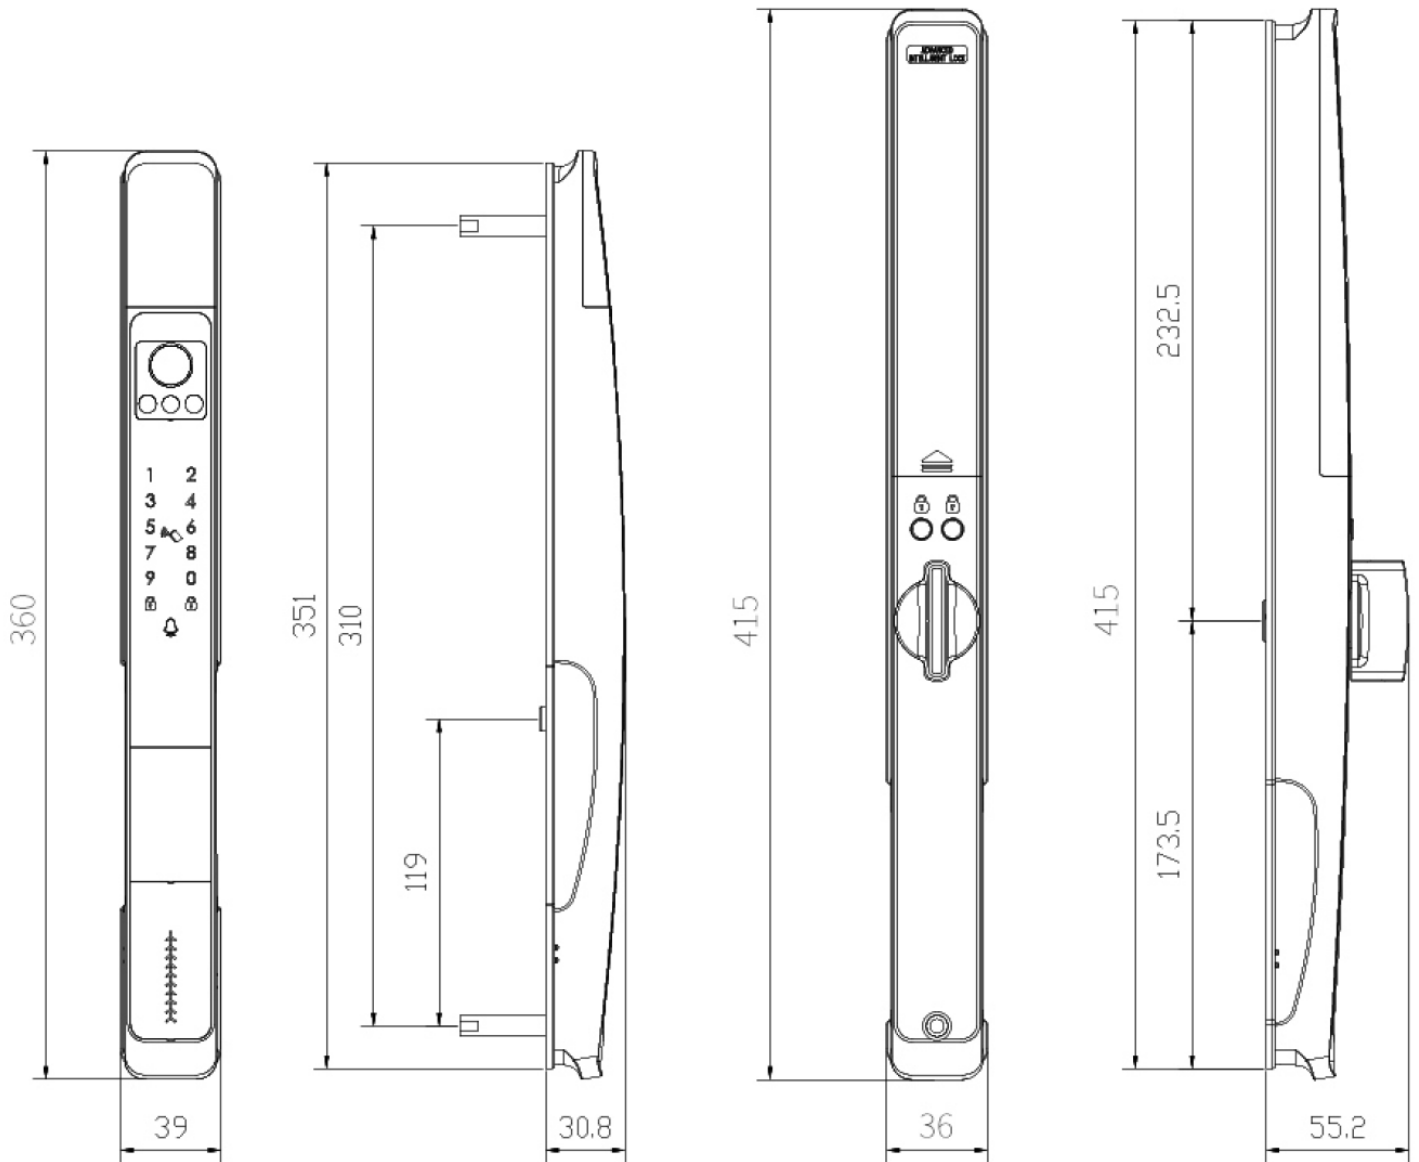

SPECIFICATIONS

Core Grade	Level C
Power Supply	Lithium Battery 2 18650 Voltage 8Vdc
Finger Print Stripe	Semiconductor Fingerprint
Door Thickness	30mm to 70mm
Applicable gate type	Wooden Door
Shell Material	Aluminum Alloy + High strength Steel Plate
Protection Class	IP65
Working Temperature	-20 to -60 °C
Size	Front 360x36mm/Back 415x36mm
Protocol	Wi-Fi
Application	Aurealife
Unlock Methods	Face/Finger print/Password/Card/Key/App
Finish	Black

Ordering

Product code	Finish
AUREA-SL-DENORA-3D-6A-B	B-Black

**Refer specification sheet before install and configurations

Quick Reference

- *Easy Installations
- *Temporary Password Unlock
- *Volume Control
- *120 degree wide angle lens
- *High Life span
- *Low Battery reminder

Wi-Fi Protocol

DIMENSIONS

**Refer specification sheet before install and configurations