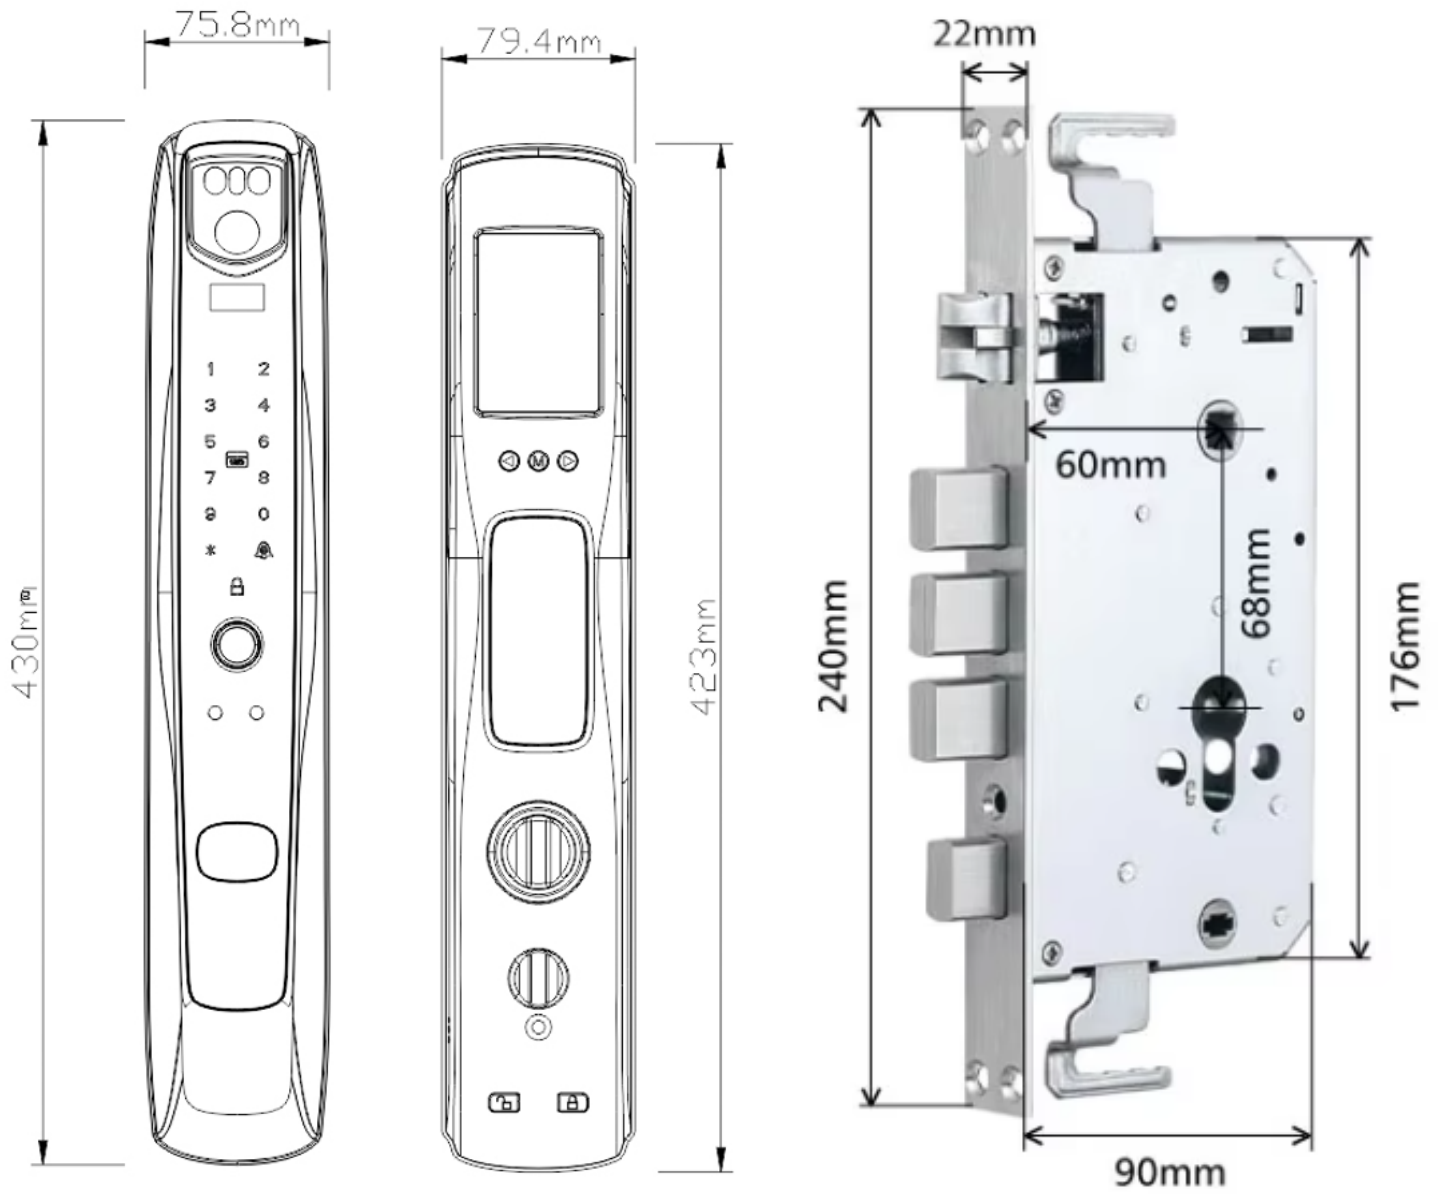

### SPECIFICATIONS

<b>Core Grade</b>	Level C
<b>Power Supply</b>	7.4Vdc 4299mAH
<b>Finger Print Stripe</b>	Semiconductor Finger print
<b>Door Thickness</b>	40mm to 90mm
<b>Applicable gate type</b>	Wooden/Metal Door
<b>Shell Material</b>	Aluminum Alloy + High strengthSteel Plate
<b>Protection Class</b>	IP44
<b>Working Temperature</b>	-20 to 60 °C
<b>Size</b>	Front 430x75.8mm/Back 423x79.4mm
<b>Protocol</b>	Wi-Fi
<b>Application</b>	Aurealife
<b>Unlock Methods</b>	Face/Finger print/Password/Card/Key/App/Wrist Band
<b>Finish</b>	Black/Red Bronze/Grey

### WIRING INFORMATION

**DC 7.4V**

**Type C Emergency Power Supply**

## DIMENSIONS

\*\*Refer specification sheet before install and configurations