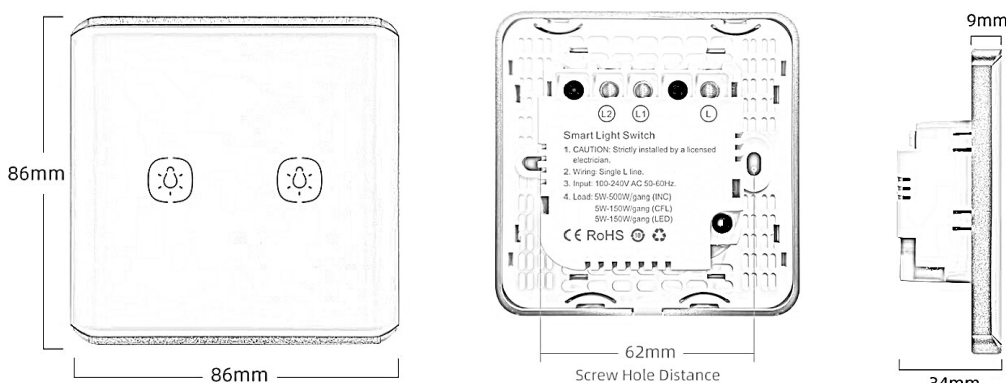

### SPECIFICATIONS

<b>Input Supply</b>	AC 110-240-50/60Hz	<b>Mechanical Life</b>	100000 times
<b>Wiring</b>	L line (No Neutral )	<b>Voice Control</b>	Alaxa
<b>Maximum load power</b>	5W-500W/gang	<b>Wireless power</b>	<0.3W
<b>Maximum current</b>	16A/Gang	<b>National standard</b>	UK,EU Standard
<b>Color</b>	White	<b>Control method</b>	Touch/App/ Voice
<b>Shell Material</b>	Aluminum alloy frame	<b>Communication</b>	Zigbee/Wi-Fi
<b>Protection Class</b>	IP44		
<b>Button</b>	2 Gang		
<b>Size</b>	86x86x34mm(LxWxH)		
<b>Panel material</b>	Curved tempered glass		
<b>Application</b>	Aurealife		

### DIMENSIONS