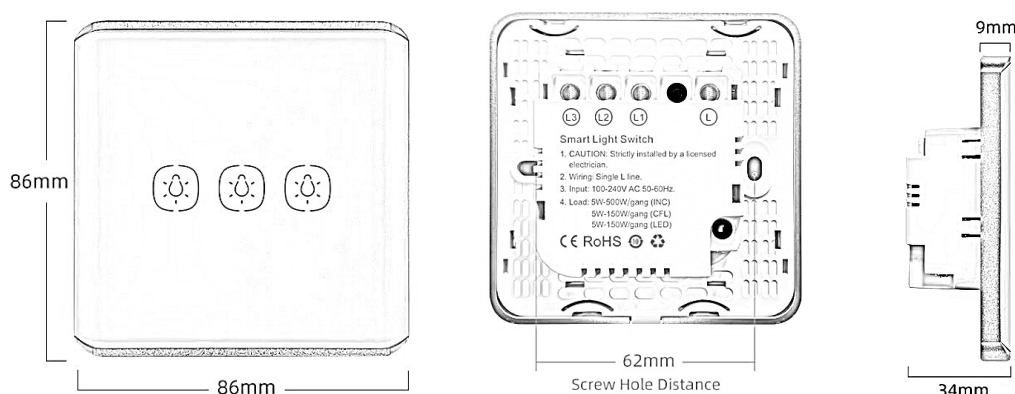

### SPECIFICATIONS

<b>Input Supply</b>	AC 110-240-50/60Hz	<b>Mechanical Life</b>	100000 times
<b>Wiring</b>	L line (No Neutral )	<b>Voice Control</b>	Alaxa
<b>Maximum load power</b>	5W-500W/gang	<b>Wireless power</b>	<0.3W
<b>Maximum current</b>	16A/Gang	<b>National standard</b>	UK,EU Standard
<b>Color</b>	Black	<b>Control method</b>	Touch/App/ Voice
<b>Shell Material</b>	Aluminum alloy frame	<b>Communication</b>	Zigbee/Wi-Fi
<b>Protection Class</b>	IP44		
<b>Button</b>	3 Gang		
<b>Size</b>	86x86x34mm(LxWxH)		
<b>Panel material</b>	Curved tempered glass		
<b>Application</b>	Aurealife		

### DIMENSIONS