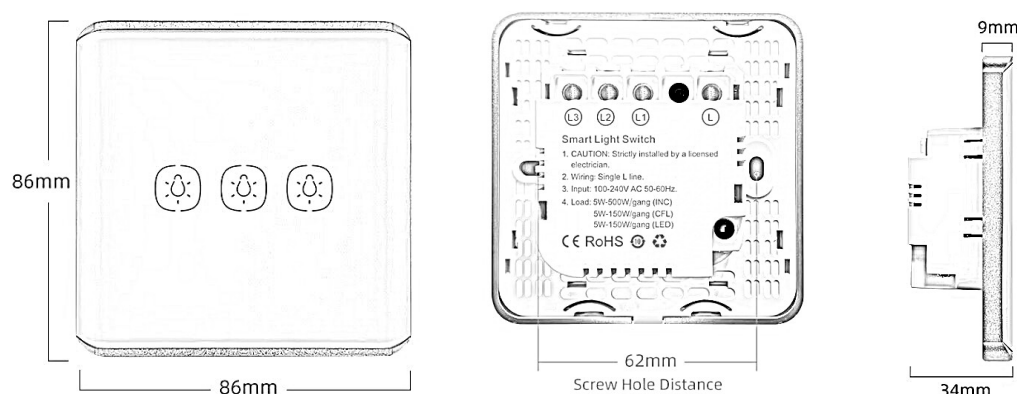

SPECIFICATIONS

| | | | |
|---------------------------|-----------------------|--------------------------|------------------|
| Input Supply | AC 110-240-50/60Hz | Mechanical Life | 100000 times |
| Wiring | L line (No Neutral) | Voice Control | Alaxa |
| Maximum load power | 5W-500W/gang | Wireless power | <0.3W |
| Maximum current | 16A/Gang | National standard | UK,EU Standard |
| Color | White | Control method | Touch/App/ Voice |
| Shell Material | Aluminum alloy frame | Communication | Zigbee/Wi-Fi |
| Protection Class | IP44 | | |
| Button | 3 Gang | | |
| Size | 86x86x34mm(LxWxH) | | |
| Panel material | Curved tempered glass | | |
| Application | Aurealife | | |

DIMENSIONS

Ordering

| Product code | Finish |
|--------------------------------|----------------|
| AUREA-GS-LUXOR-NN-3G-GR | B-Black |
| AUREA-GS-LUXOR-NN-3G-W | W-White |
| AUREA-GS-LUXOR-NN-3G-B | GR-Grey |
| AUREA-GS-LUXOR-NN-3G-GL | GL-Gold |