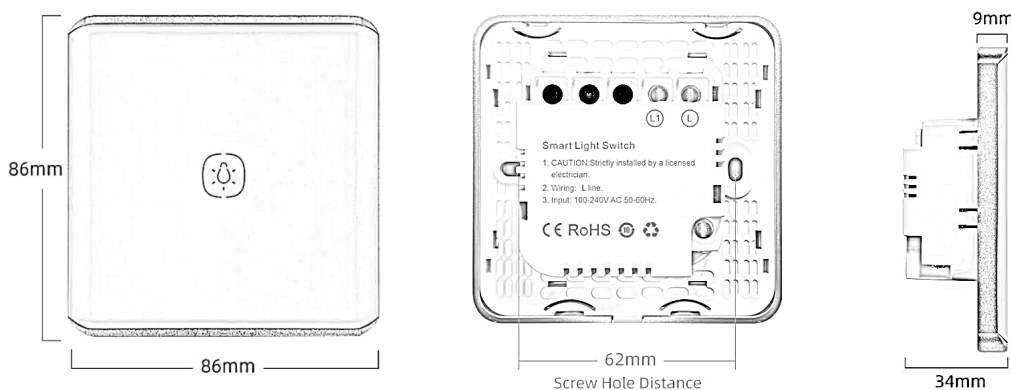

### SPECIFICATIONS

<b>Input Supply</b>	AC 110-240-50/60Hz	<b>Mechanical Life</b>	100000 times
<b>Wiring</b>	L line (No Neutral )	<b>Voice Control</b>	Alaxa
<b>Maximum load power</b>	≤600W/gang	<b>Wireless power</b>	<0.3W
<b>Maximum current</b>	10A/Gang	<b>National standard</b>	UK,EU Standard
<b>Color</b>	White	<b>Control method</b>	Touch/App/ Voice
<b>Shell Material</b>	Aluminum alloy frame	<b>Communication</b>	Zigbee/Wi-Fi
<b>Protection Class</b>	IP44		
<b>Button</b>	1Gang		
<b>Size</b>	86x86x34mm(LxWxH)		
<b>Panel material</b>	Curved tempered glass		
<b>Application</b>	Aurealife		

### DIMENSIONS