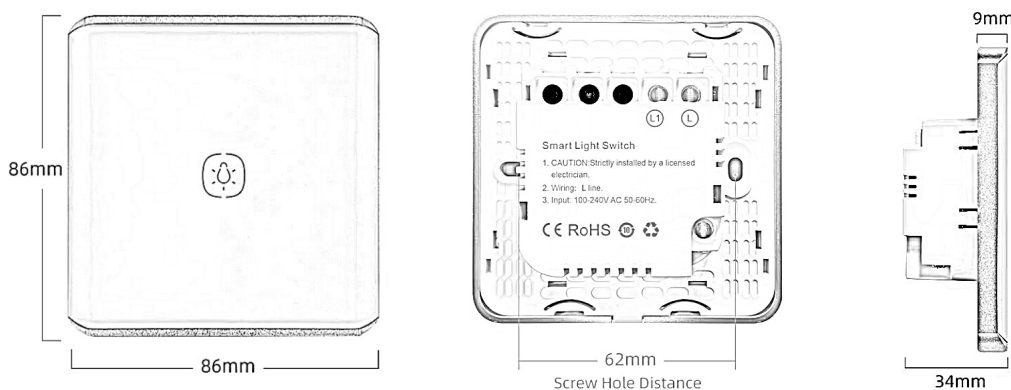

SPECIFICATIONS

Input Supply	AC 110-240-50/60Hz	Mechanical Life	100000 times
Wiring	L line (No Neutral)	Voice Control	Alaxa
Maximum load power	≤600W/gang	Wireless power	<0.3W
Maximum current	10A/Gang	National standard	UK,EU Standard
Color	Grey	Control method	Touch/App/ Voice
Shell Material	Aluminum alloy frame	Communication	Zigbee/Wi-Fi
Protection Class	IP44		
Button	1Gang		
Size	86x86x34mm(LxWxH)		
Panel material	Curved tempered glass		
Application	Aurealife		

DIMENSIONS

Ordering

Product code	Finish
AUREA-GS-LUXOR-NN-1G-GR	B-Black
AUREA-GS-LUXOR-NN-1G-W	W-White
AUREA-GS-LUXOR-NN-1G-B	GR-Grey
AUREA-GS-LUXOR-NN-1G-GL	GL-Gold

**Refer specification sheet before install and configurations