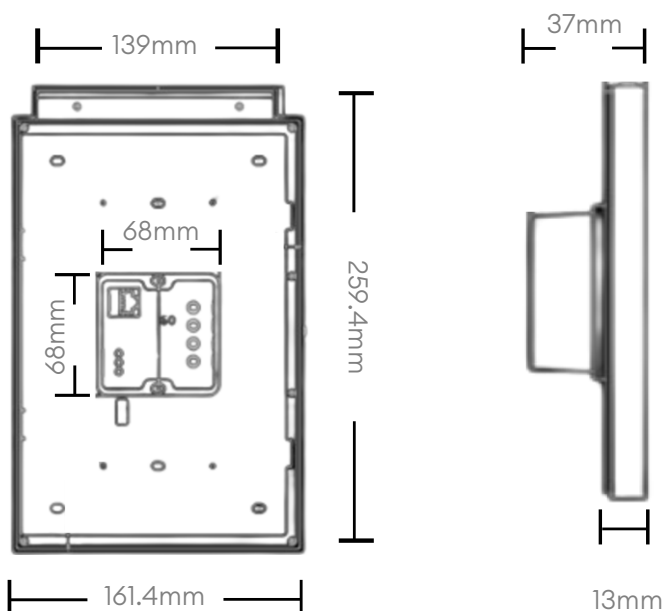

DIMENSIONS

FEATURES & BENEFITS

- Touch control
- Device and Scene control
- Inbuilt Speaker
- Android system
- Physical smart control Button
- Dual Band Wifi Support
- Dynamic Screen Server
- Liquid retina HD screen
- Wake Proximity
- Intercom functions
- Home call facility
- Sleek design
- Efficient app management
- Remote upgradations
- Switch Module Integrated

QUICK REFERENCE

- *Elegant look
- *Voice Control
- *Quick Control
- Zigbee/Bluetooth/Wifi gateway
- Multi-media devices connection
- All in one control center
- Front Camera
- Intelligent Scene Linkage
- Physical Privacy Picks

WARRANTY

1 years Warranty

ACCESSORIES

Wall mount bracket

WIRING INFORMATION

RJ45/ CAT6 cable.Terminal Block for line and Nutral connection also for 2 gang switch.

Application Support

Android and IOS

ORDERING CODE

Product code	Finish
AUR-IOT-TD-101-GTW-VEEGAAN-G	Grey

**Refer specification sheet before install and configurations