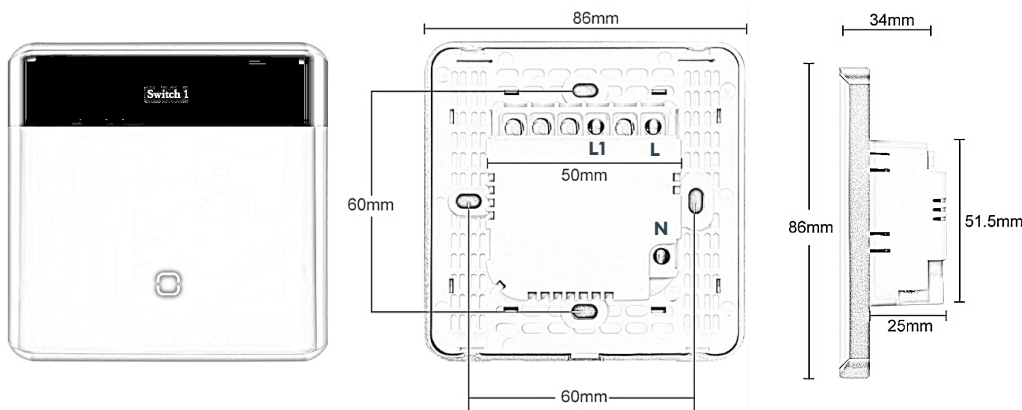

SPECIFICATIONS

Input Supply	AC 110-240-50/60Hz	Mechanical Life	100000 times
Wiring	L line + N Neutral	Voice Control	Alexa
Maximum load power	≤600W/Gang	Wireless power	<0.3W
Maximum current	10A/Gang	National standard	UK, EU Standard
Color	Black	Control method	Touch/App/ Voice
Shell Material	Metal+Tempered Glass	Communication	Zigbee
Protection Class	IP44	Proximity Sensor	Yes
Button	1 Gang	Screen Name	Yes
Size	86x86x34mm(LxWxH)	Brightness Control	Yes
Panel material	Curved tempered glass		
Application	Aurealife		

DIMENSIONS

Ordering

Product code	Finish
AUREA-GS-VESTORA-WN-1G-B	B-Black
AUREA-GS-VESTORA-WN-1G-W	W-White
AUREA-GS-VESTORA-WN-1G-GR	GR-Grey
AUREA-GS-VESTORA-WN-1G-GL	GL-Gold

**Refer specification sheet before install and configurations