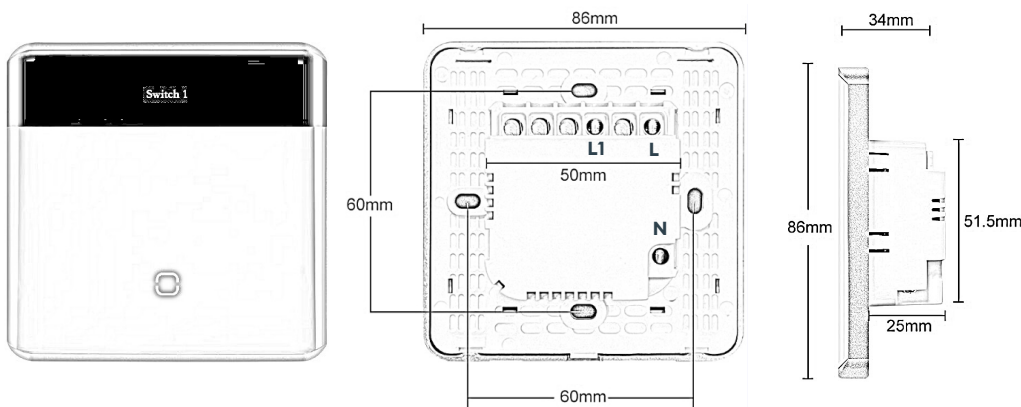

SPECIFICATIONS

Input Supply	AC 110-240-50/60Hz	Mechanical Life	100000 times
Wiring	L line + N Neutral	Voice Control	Alexa
Maximum load power	≤600W/Gang	Wireless power	<0.3W
Maximum current	10A/Gang	National standard	UK, EU Standard
Color	Gold	Control method	Touch/App/ Voice
Shell Material	Metal+Tempered Glass	Communication	Zigbee
Protection Class	IP44	Proximity Sensor	Yes
Button	1 Gang	Screen Name	Yes
Size	86x86x34mm(LxWxH)	Brightness Control	Yes
Panel material	Curved tempered glass		
Application	Aurealife		

DIMENSIONS

Ordering

Product code	Finish
AUREA-GS-VESTORA-WN-1G-GL	B-Black
AUREA-GS-VESTORA-WN-1G-W	W-White
AUREA-GS-VESTORA-WN-1G-B	GR-Grey
AUREA-GS-VESTORA-WN-1G-GR	GL-Gold

**Refer specification sheet before install and configurations