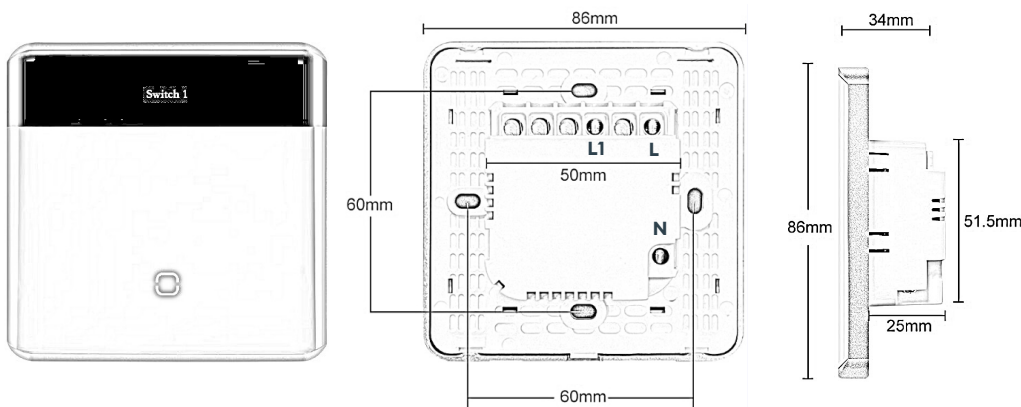

SPECIFICATIONS

Input Supply	AC 110-240-50/60Hz	Mechanical Life	100000 times
Wiring	L line + N Neutral	Voice Control	Alexa
Maximum load power	≤600W/Gang	Wireless power	<0.3W
Maximum current	10A/Gang	National standard	UK, EU Standard
Color	White	Control method	Touch/App/ Voice
Shell Material	Metal+Tempered Glass	Communication	Zigbee
Protection Class	IP44	Proximity Sensor	Yes
Button	1 Gang	Screen Name	Yes
Size	86x86x34mm(LxWxH)	Brightness Control	Yes
Panel material	Curved tempered glass		
Application	Aurealife		

DIMENSIONS

Ordering

Product code	Finish
AUREA-GS-VESTORA-WN-1G-W	B-Black
AUREA-GS-VESTORA-WN-1G-GR	W-White
AUREA-GS-VESTORA-WN-1G-B	GR-Grey
AUREA-GS-VESTORA-WN-1G-GL	GL-Gold

**Refer specification sheet before install and configurations