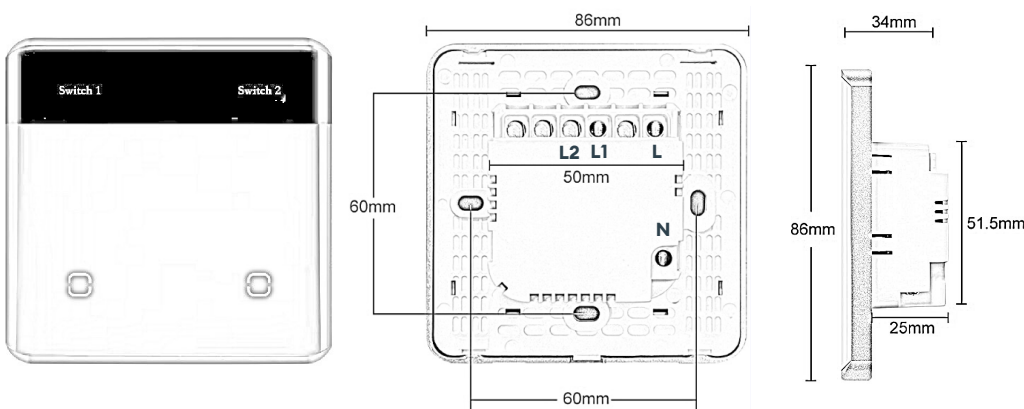

SPECIFICATIONS

Input Supply	AC 110-240-50/60Hz	Mechanical Life	100000 times
Wiring	L line + N Neutral	Voice Control	Alexa
Maximum load power	≤600W/Gang	Wireless power	<0.3W
Maximum current	10A/Gang	National standard	UK, EU Standard
Color	Black	Control method	Touch/App/ Voice
Shell Material	Metal+Tempered Glass	Communication	Zigbee
Protection Class	IP44	Proximity Sensor	Yes
Button	2 Gang	Screen Name	Yes
Size	86x86x34mm(LxWxH)	Brightness Control	Yes
Panel material	Curved tempered glass		
Application	Aurealife		

DIMENSIONS

Ordering

Product code	Finish
AUREA-GS-VESTORA-WN-2G-B	B-Black
AUREA-GS-VESTORA-WN-2G-W	W-White
AUREA-GS-VESTORA-WN-2G-GR	GR-Grey
AUREA-GS-VESTORA-WN-2G-GL	GL-Gold

**Refer specification sheet before install and configurations