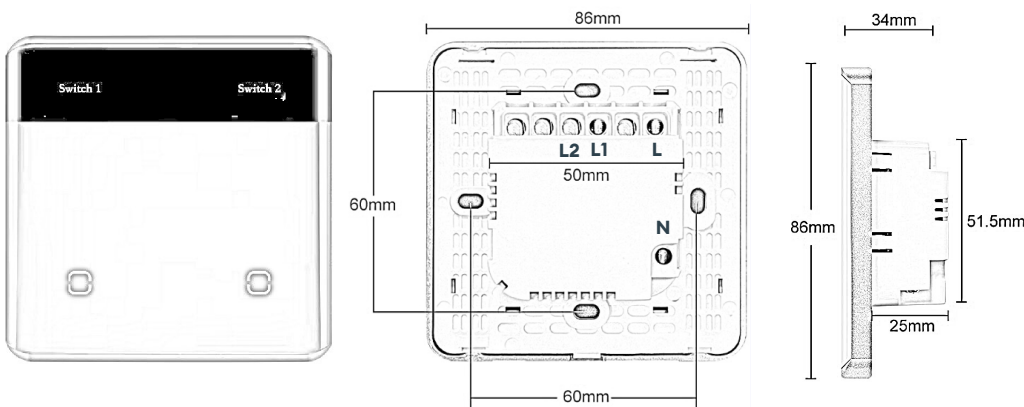

SPECIFICATIONS

Input Supply	AC 110-240-50/60Hz	Mechanical Life	100000 times
Wiring	L line + N Neutral	Voice Control	Alexa
Maximum load power	≤600W/Gang	Wireless power	<0.3W
Maximum current	10A/Gang	National standard	UK, EU Standard
Color	Grey	Control method	Touch/App/ Voice
Shell Material	Metal+Tempered Glass	Communication	Zigbee
Protection Class	IP44	Proximity Sensor	Yes
Button	2 Gang	Screen Name	Yes
Size	86x86x34mm(LxWxH)	Brightness Control	Yes
Panel material	Curved tempered glass		
Application	Aurealife		

DIMENSIONS

Ordering

Product code	Finish
AUREA-GS-VESTORA-WN-2G-GR	B-Black
AUREA-GS-VESTORA-WN-2G-W	W-White
AUREA-GS-VESTORA-WN-2G-B	GR-Grey
AUREA-GS-VESTORA-WN-2G-GL	GL-Gold

**Refer specification sheet before install and configurations