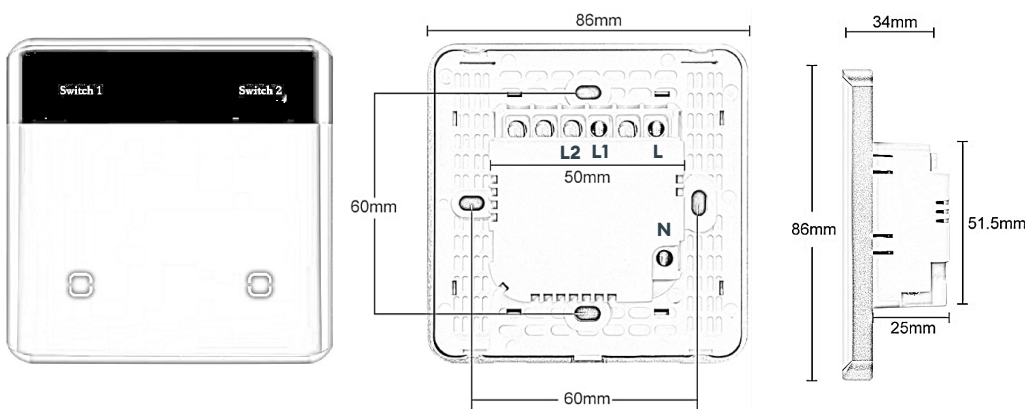

SPECIFICATIONS

Input Supply	AC 110-240-50/60Hz	Mechanical Life	100000 times
Wiring	L line + N Neutral	Voice Control	Alexa
Maximum load power	≤600W/Gang	Wireless power	<0.3W
Maximum current	10A/Gang	National standard	UK, EU Standard
Color	White	Control method	Touch/App/ Voice
Shell Material	Metal+Tempered Glass	Communication	Zigbee
Protection Class	IP44	Proximity Sensor	Yes
Button	2 Gang	Screen Name	Yes
Size	86x86x34mm(LxWxH)	Brightness Control	Yes
Panel material	Curved tempered glass		
Application	Aurealife		

DIMENSIONS

Ordering

Product code	Finish
AUREA-GS-VESTORA-WN-2G-W	B-Black
AUREA-GS-VESTORA-WN-2G-GR	W-White
AUREA-GS-VESTORA-WN-2G-B	GR-Grey
AUREA-GS-VESTORA-WN-2G-GL	GL-Gold

**Refer specification sheet before install and configurations