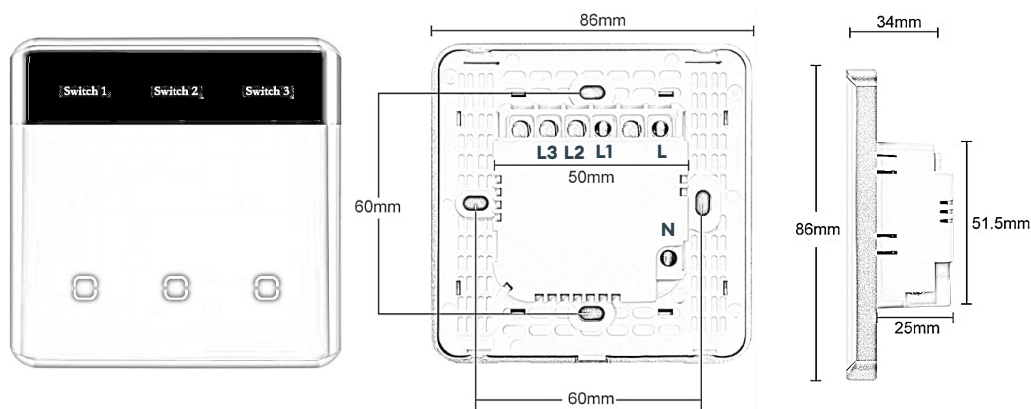

SPECIFICATIONS

Input Supply	AC 110-240-50/60Hz	Mechanical Life	100000 times
Wiring	L line + N Neutral	Voice Control	Alexa
Maximum load power	≤600W/Gang	Wireless power	<0.3W
Maximum current	10A/Gang	National standard	UK, EU Standard
Color	Black	Control method	Touch/App/ Voice
Shell Material	Metal+Tempered Glass	Communication	Zigbee
Protection Class	IP44	Proximity Sensor	Yes
Button	3 Gang	Screen Name	Yes
Size	86x86x34mm(LxWxH)	Brightness Control	Yes
Panel material	Curved tempered glass		
Application	Aurealife		

DIMENSIONS

Ordering

Product code	Finish
AUREA-GS-VESTORA-WN-3G-B	B-Black
AUREA-GS-VESTORA-WN-3G-W	W-White
AUREA-GS-VESTORA-WN-3G-GR	GR-Grey
AUREA-GS-VESTORA-WN-3G-GL	GL-Gold

**Refer specification sheet before install and configurations