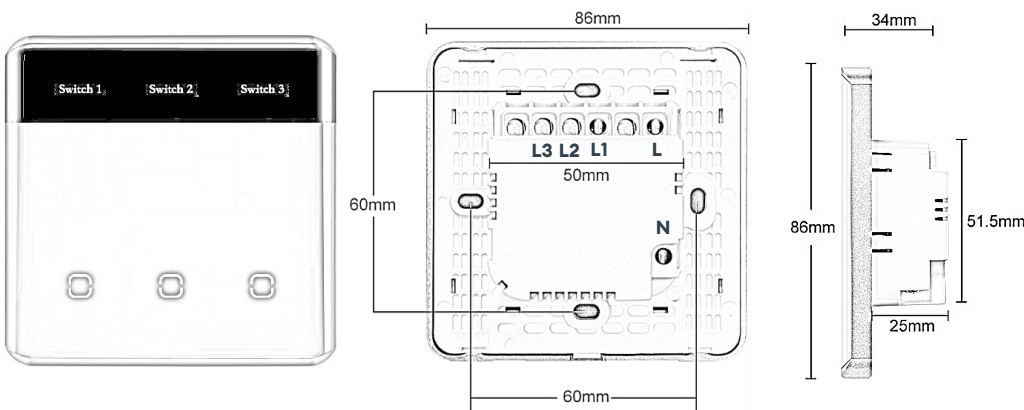

### SPECIFICATIONS

<b>Input Supply</b>	AC 110-240-50/60Hz	<b>Mechanical Life</b>	100000 times
<b>Wiring</b>	L line + N Neutral	<b>Voice Control</b>	Alexa
<b>Maximum load power</b>	≤600W/Gang	<b>Wireless power</b>	<0.3W
<b>Maximum current</b>	10A/Gang	<b>National standard</b>	UK, EU Standard
<b>Color</b>	Grey	<b>Control method</b>	Touch/App/ Voice
<b>Shell Material</b>	Metal+Tempered Glass	<b>Communication</b>	Zigbee
<b>Protection Class</b>	IP44	<b>Proximity Sensor</b>	Yes
<b>Button</b>	3 Gang	<b>Screen Name</b>	Yes
<b>Size</b>	86x86x34mm(LxWxH)	<b>Brightness Control</b>	Yes
<b>Panel material</b>	Curved tempered glass		
<b>Application</b>	Aurealife		

### DIMENSIONS