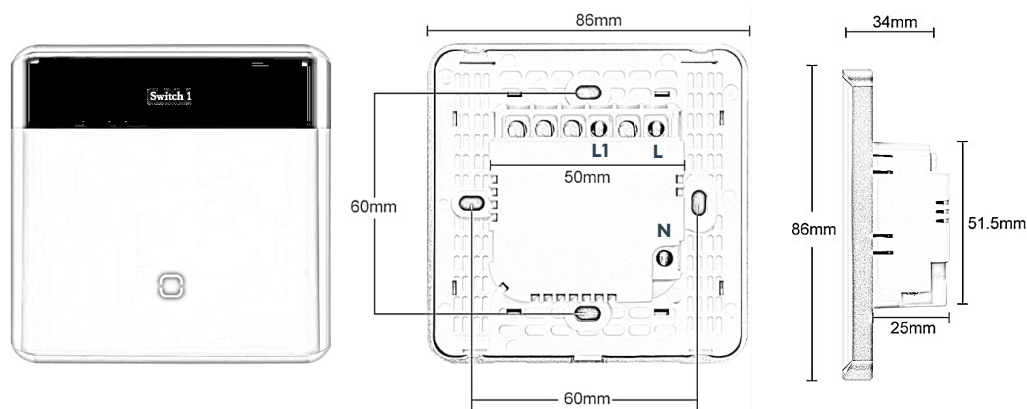

SPECIFICATIONS

Input Supply	AC 110-240-50/60Hz	Mechanical Life	100000 times
Wiring	L line + N Neutral	Voice Control	Alexa
Maximum load power	≤600W/Gang	Wireless power	<0.3W
Maximum current	10A/Gang	National standard	UK, EU Standard
Color	Grey	Control method	Touch/App/ Voice
Shell Material	Metal+Tempered Glass	Communication	Zigbee
Protection Class	IP44	Proximity Sensor	Yes
Button	1 Gang	Screen Name	Yes
Size	86x86x34mm(LxWxH)	Brightness Control	Yes
Panel material	Curved tempered glass		
Application	Aurealife		

DIMENSIONS

Ordering

Product code	Finish
AUREA-GS-VESTORA-WN-1G-GR	B-Black
AUREA-GS-VESTORA-WN-1G-W	W-White
AUREA-GS-VESTORA-WN-1G-B	GR-Grey
AUREA-GS-VESTORA-WN-1G-GL	GL-Gold

**Refer specification sheet before install and configurations